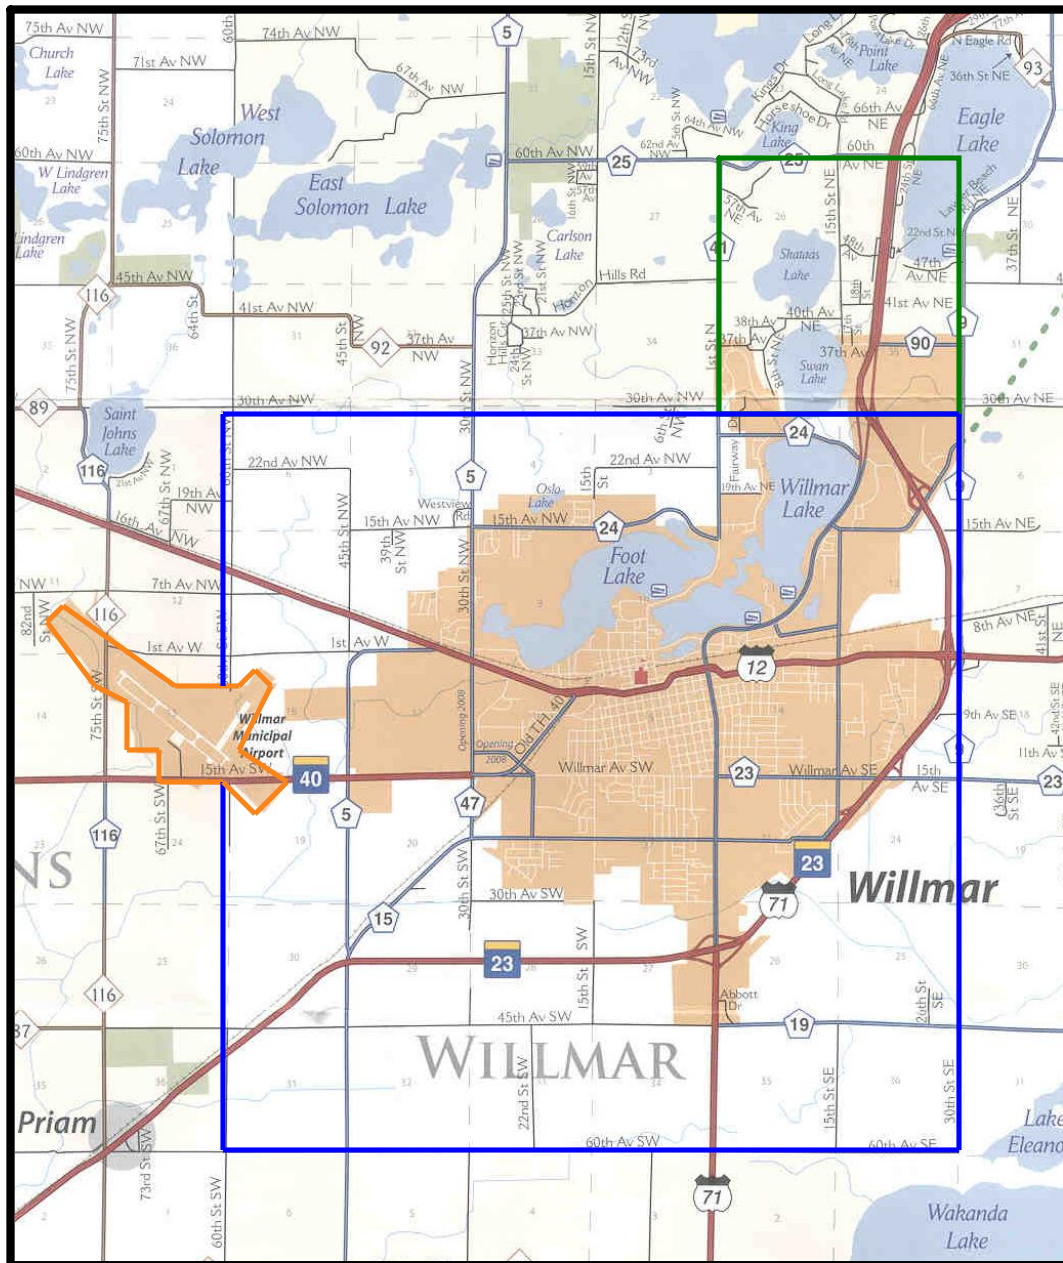

WFD Response Area

The shaded area represents Willmar city limits for which the department provides complete fire protection. This includes the annexed area surrounding the Willmar Municipal Airport (outlined in **orange**).

The area outlined in **blue** represents Willmar Township. The fire department provides services to this area under a fire protection agreement.

The area outlined in **green** represents Willmar Fire Department's response area located in Dovre Township. This area is also served by a fire protection agreement.